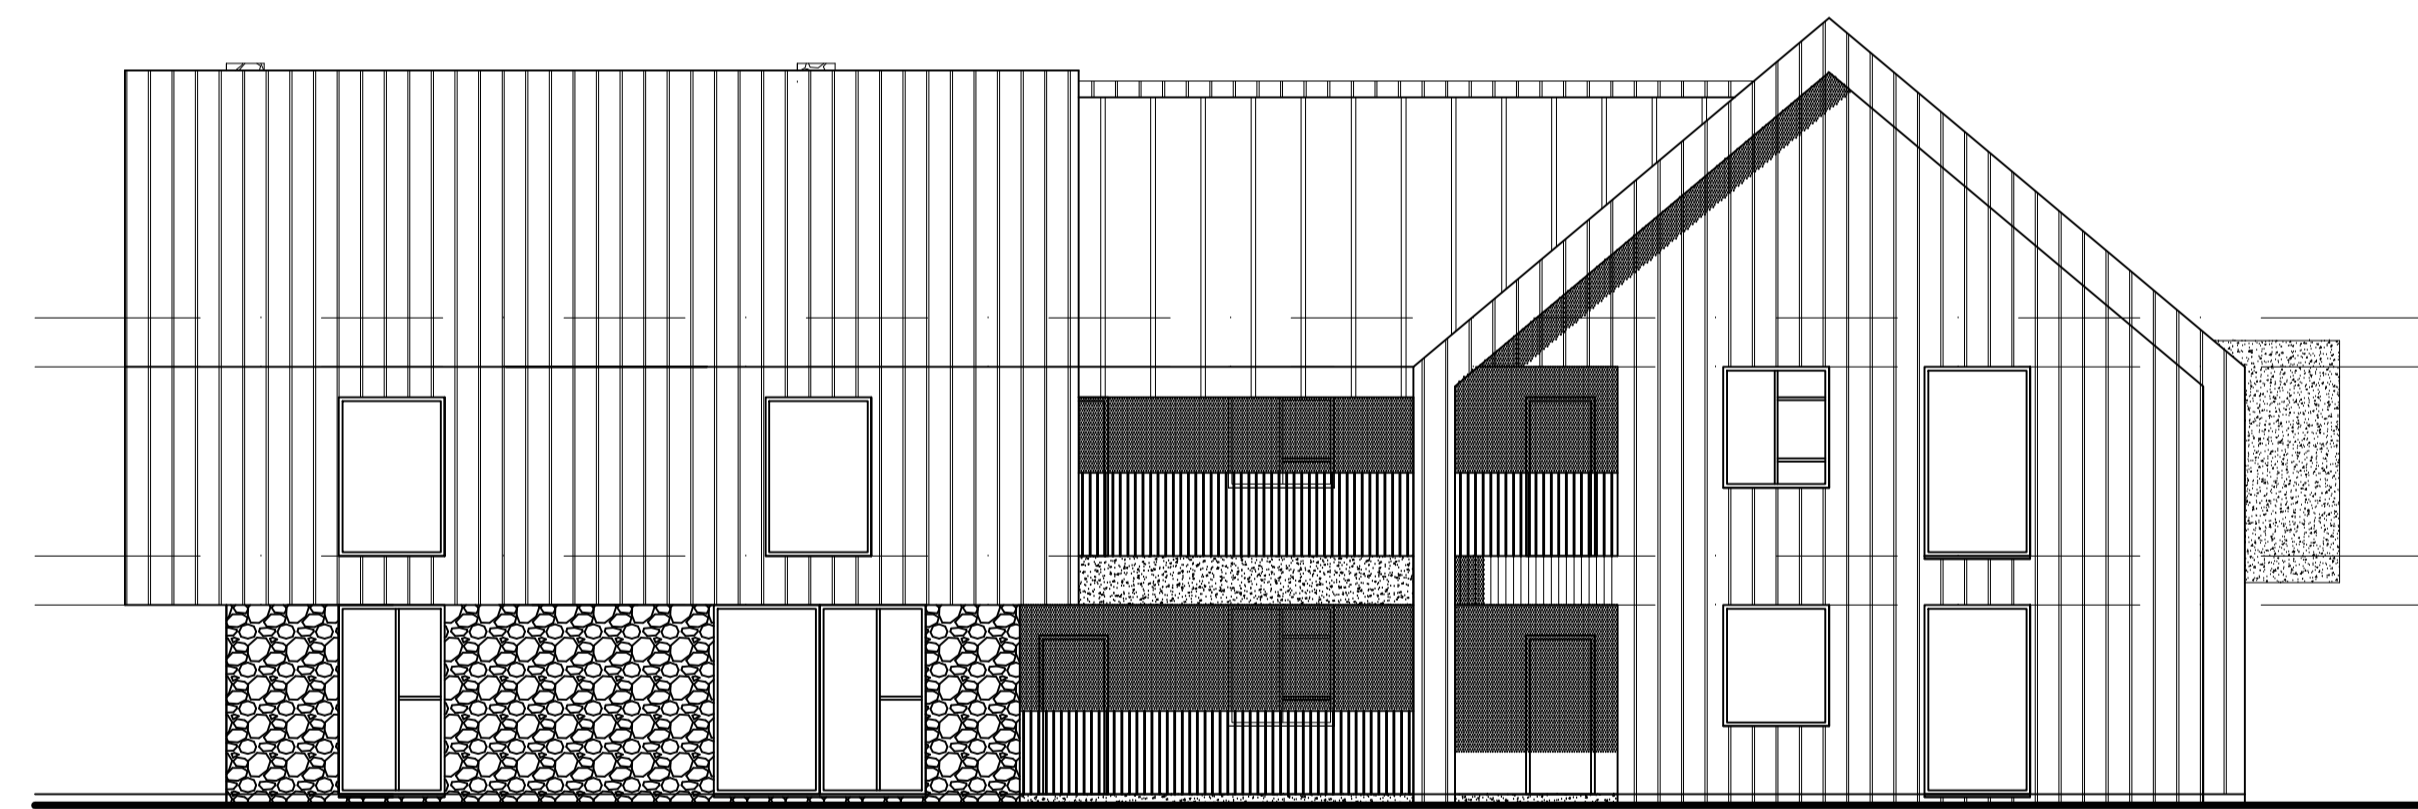

Rear Elevation

Side Elevation

Front Elevation

Side Elevation

Pond Cottage
 Tanhouse Lane
 Main Street
 Peasmarsh
 TN31 6YD

Proposed block of
 10no. apartments

Elevations

Oak Tree
 Homes Trust
 Main Street
 Peasmarsh
 TN31 6YD

Scale: 1:100@A1

Date: Sept 24

Drawing No: PC/29