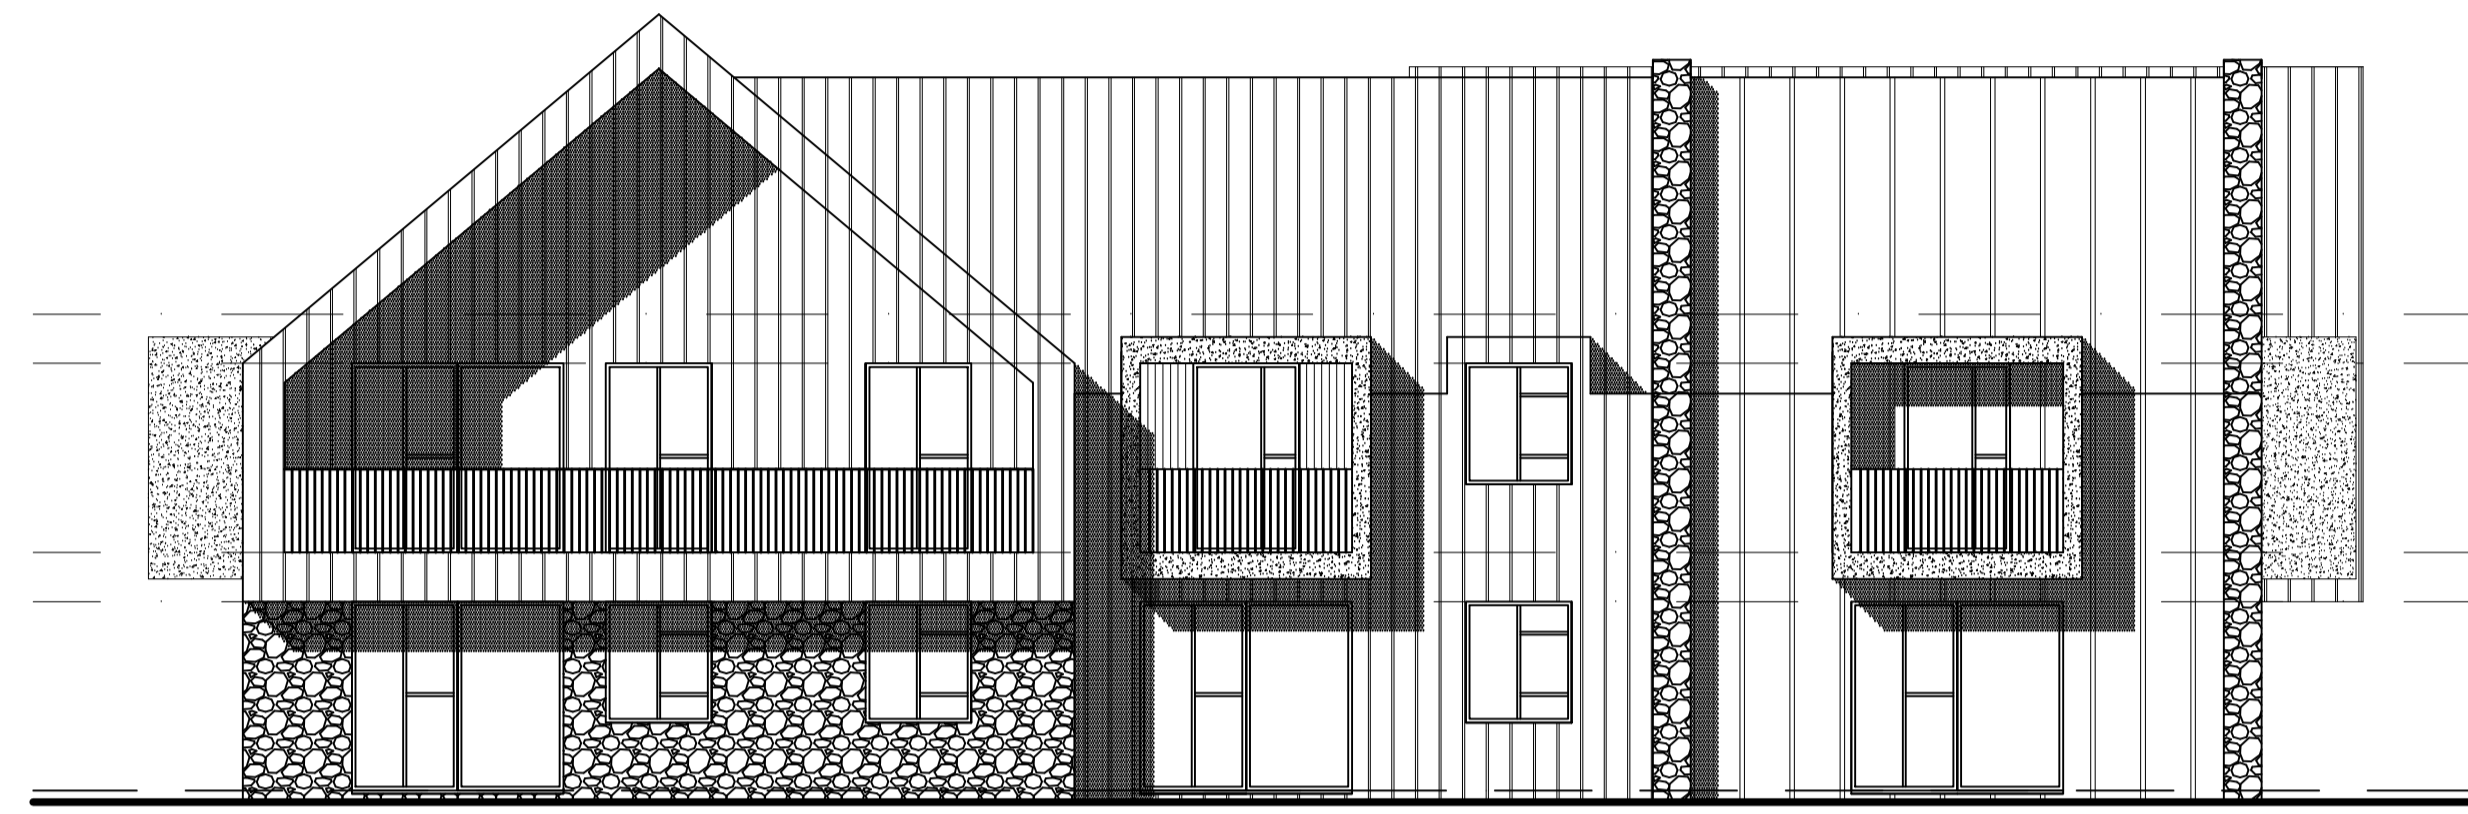

Rear Elevation

Side Elevation

Front Elevation

Side Elevation

Pond Cottage
 Tanhouse Lane
 Main Street
 Peasmarsh
 TN31 6YD

Proposed block of
 10no. apartments

Elevations

Oak Tree
 Homes Trust
 Main Street
 Peasmarsh
 TN31 6YD

Scale: 1:100@A1

Date: Sept 24

Drawing No: PC/29